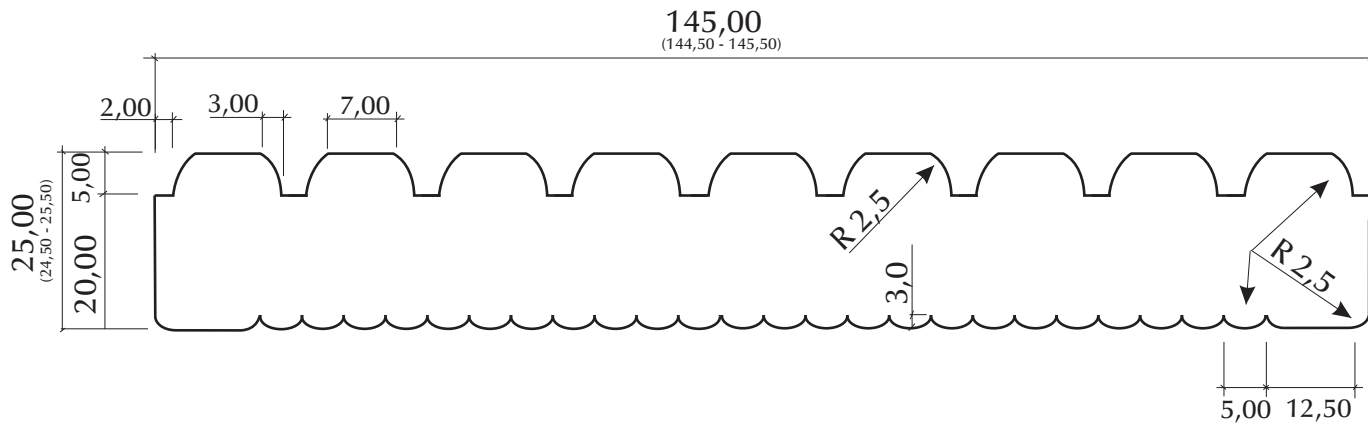

SIDE MILLING (A/B)

TOP MILLING (C/D)

Product: Deck Antislep Holanda 6- 2fcs - 145 x 25,0 mm
Code: dck_as_2fcc_145_25
Thickness: 25,00mm
Width: 145,00mm
Length: 7' a 16'
Variation: 3',4',5',6'
Version: dck_as_2fcc_145_25_v_2010_01

CDT - CONTROLE DE DOCUMENTOS TÉCNICOS

Produto: Deck Antislep Holanda 6- 2fcs - 145 x 25,0 mm
 Cód. Produto: dck_as_2fcc_145_25
 Arquivo Digital: dt_eng_dck_as_2fcc_145_25_v_2010_01
 Versão: dck_as_2fcc_145_25_v_2010_01
 Catálogo: tec_deck_antslep_eng_2010_v1

Dimensional Reading / mm

55,80 → Nominal dimension
 (55,00 - 56,60) → Tolerance

· Drawings are scaleless / All measurements are in millimeters
 · Dimensions may change according to internal quality procedures.