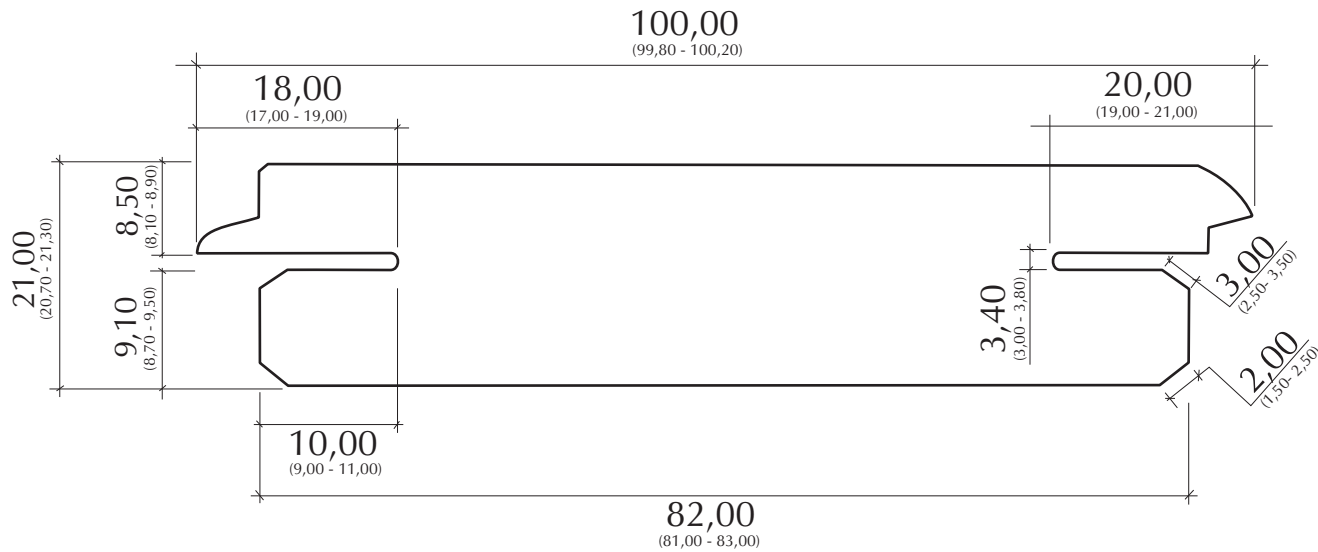

USINAGEM LATERAL (A/B)