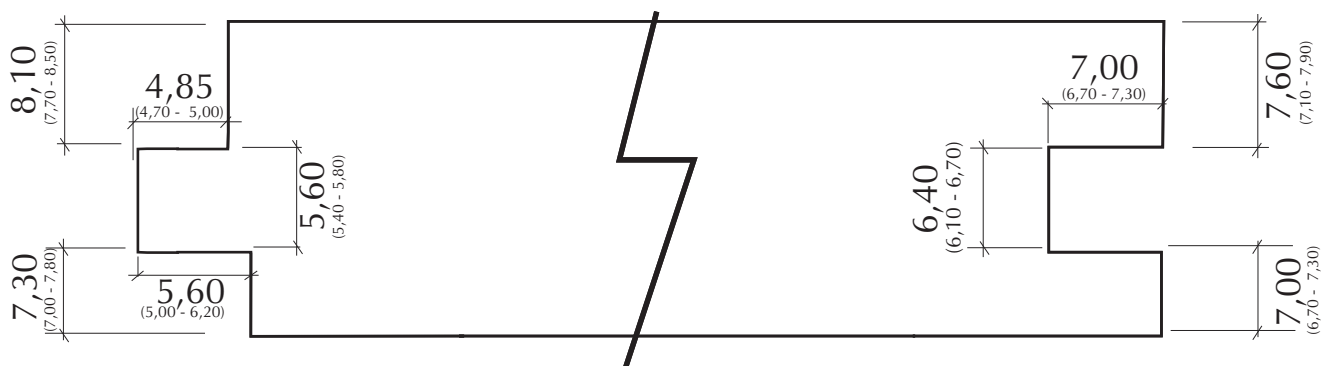

USINAGEM TOPO (C/D)

Certificado
NBR ISO 9001

Product: Deck Europeu Perfil Oculto - 130 x 21,00mm

Code: dck_euro_po_130_21

Thickness: 21,00 mm

Width: 130 mm

Length 01: 6' a 10'

Length 02: 3' a 5 1/2'

Version: dck_euro_po_130_21_v_2010_01

Product available in the following types

- *Cumaru (Dipteryx sp)*
- *Garapeira (Apuleia sp)*
- *Ipê (Tabebuia sp)*
- *Tatajuba (Bagassa guianensis)*
- *Sucupira preta (Bowdichia sp)*
- *Maçaranduba (Manilkara sp)*

Shipment Composition: Container DRY - 40"

- *Cumaru (Dipteryx sp)* - 24,00m³ [(+10%) ou (-10%)]
- *Garapeira (Apuleia sp)* - 27,50m³ [(+10%) ou (-10%)]
- *Ipê (Tabebuia sp)* - 24,00m³ [(+10%) ou (-10%)]

Drying:

KD> Dry in a 14- 16 % drying stove

Weigth/ KD

- *Cumaru (Dipteryx sp)* - 1.250Kg/m³ [(+10%) ou (-10%)]
- *Garapeira (Apuleia sp)* - 950Kg/m³ [(+10%) ou (-10%)]
- *Ipê (Tabebuia sp)* - 1.150Kg/m³ [(+10%) ou (-10%)]

Milling

·Decking suitable for external use with smooth even-level finish cut on both sides, round edges, 5-mm upper radius and 2-mm lower radius, with tongue-and-groove planks, grooved on the sides and tongued and grooved on the ends.

Pallet Stacking

·Steel taped. Stacks of specific length and width. Stacked with separators and waxed on top.

CDT - CONTROLE DE DOCUMENTOS TÉCNICOS

Produto: Deck Europeu Perfil Oculto - 130 x 21,00mm

Cód. Produto: dck_euro_po_130_21

Arquivo Digital: dt_eng_dck_euro_po_130_21_v_2010_01

Versão: dck_euro_po_130_21_v_2010_01

Catálogo: tec_deck_europeu_eng_2010_v1

Dimensional Reading / mm

← 55,80 → → Nominal dimension
(55,00 - 56,60) → Tolerance

- ·Drawings are scaleless / All measurements are in millimeters
- ·Dimensions may change according to internal quality procedures.

Viewer