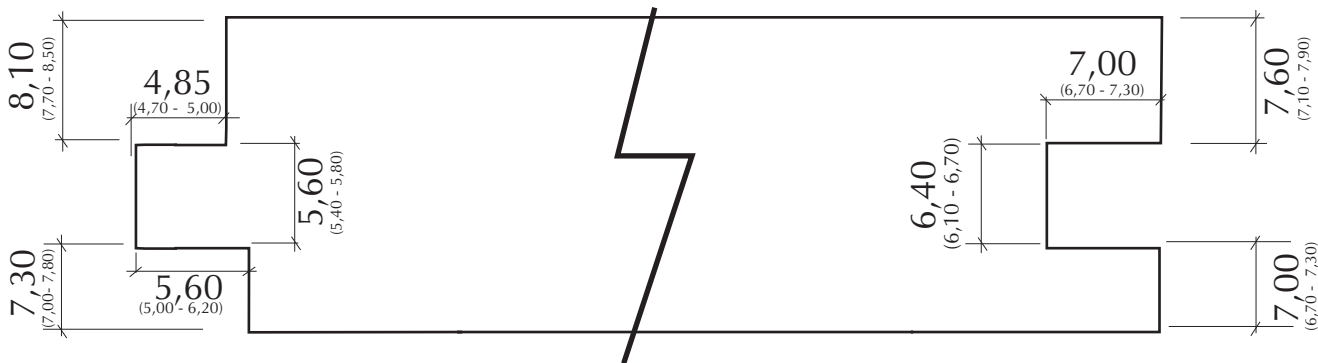

USINAGEM TOPO (C/D)

CDT - CONTROLE DE DOCUMENTOS TÉCNICOS

Produto: Deck Europeu Perfil Oculto - 100 x 21,00mm

Cód. Produto: dck_euro_po_100_21

Arquivo Digital: dt_eng_dck_euro_po_100_21_v_2010_01

Versão: dck_euro_po_100_21_v_2010_01

Catálogo: tec_deck_europeu_eng_2010_v1

Dimensional Reading / mm

← 55,80 → → Nominal dimension
(55,00 - 56,60) → Tolerance

· Drawings are scaleless / All measurements are in millimeters
· Dimensions may change according to internal quality procedures.

Viewer

Product: Deck Europeu Perfil Oculto - 100 x 21,00mm

Code: dck_euro_po_100_21

Thickness: 21,00 mm

Width: 100 mm

Length 01: 6' a 10'

Length 02: 3' a 5 1/2'

Version: dck_euro_po_100_21_v_2010_01

Product available in the following types

- *Cumaru* (*Dipteryx sp*)
- *Garapeira* (*Apuleia sp*)
- *Ipê* (*Tabebuia sp*)
- *Tatajuba* (*Bagassa guianensis*)
- *Sucupira preta* (*Bowdichia sp*)
- *Maçaranduba* (*Manilkara sp*)

Shipment Composition: Container DRY - 40"

- *Cumaru* (*Dipteryx sp*) - 24,00m³ [(+10%) ou (-10%)]
- *Garapeira* (*Apuleia sp*) - 27,50m³ [(+10%) ou (-10%)]
- *Ipê* (*Tabebuia sp*) - 24,00m³ [(+10%) ou (-10%)]

Drying:

KD> Dry in a 14- 16 % drying stove

Weight/ KD

- *Cumaru* (*Dipteryx sp*) - 1.250Kg/m³ [(+10%) ou (-10%)]
- *Garapeira* (*Apuleia sp*) - 950Kg/m³ [(+10%) ou (-10%)]
- *Ipê* (*Tabebuia sp*) - 1.150Kg/m³ [(+10%) ou (-10%)]

Milling

· Decking suitable for external use with smooth even-level finish cut on both sides, round edges, 5-mm upper radius and 2-mm lower radius, with tongue-and-groove planks, grooved on the sides and tongued and grooved on the ends.

Pallet Stacking

· Steel taped. Stacks of specific length and width. Stacked with separators and waxed on top.