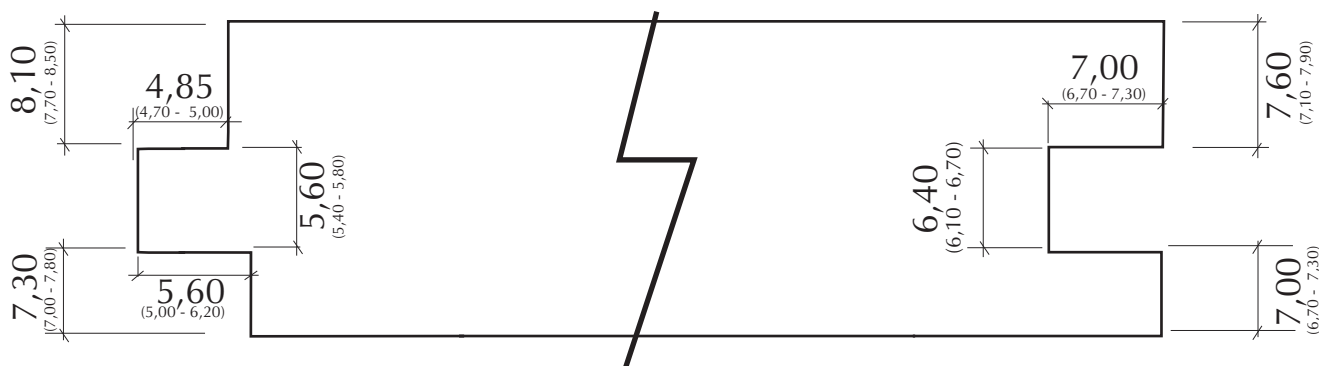

USINAGEM TOPO (C/D)

CDT - CONTROLE DE DOCUMENTOS TÉCNICOS

Produto: Deck Europeu 2 - 140,00 x 21,00mm
Cód. Produto: dck_euro_140_21
Arquivo Digital: dt_eng_dck_euro_140_21_v_2010_01
Versão: dck_euro_140_21_v_2010_01
Catálogo: tec_deck_europeu_eng_2010_v1

Dimensional Reading / mm

55,80 → Nominal dimension
(55,00 - 56,60) → Tolerance

· Drawings are scaleless / All measurements are in millimeters
· Dimensions may change according to internal quality procedures.