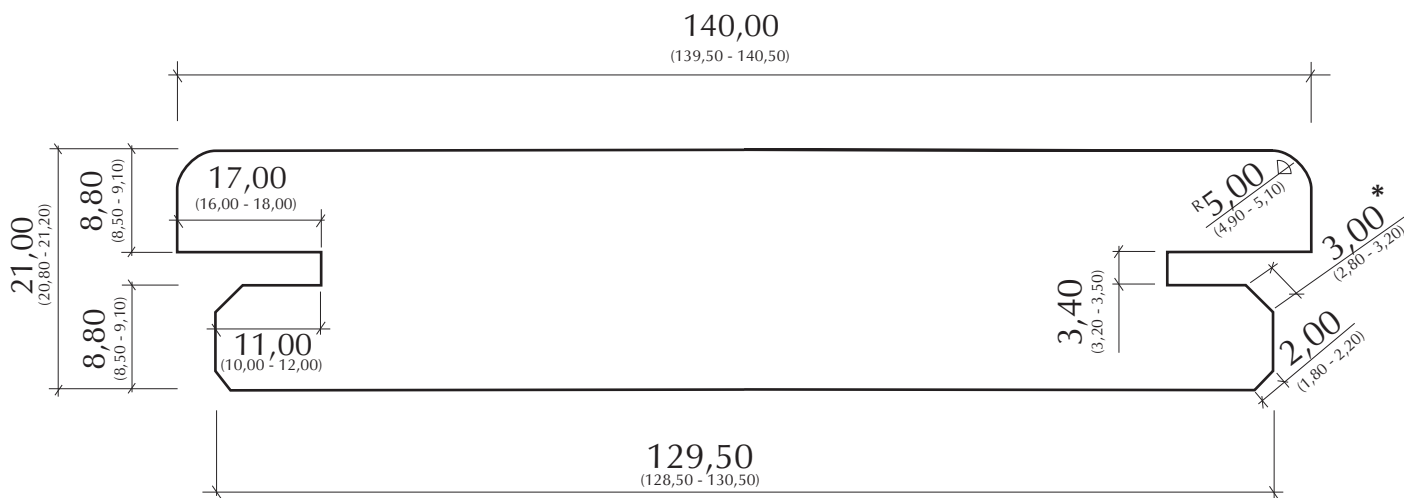

USINAGEM LATERAL (A/B)