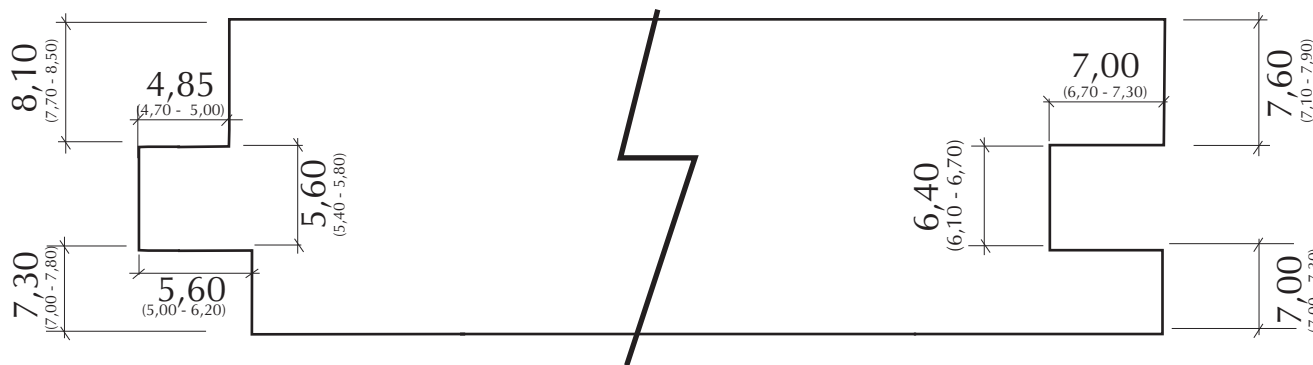

USINAGEM TOPO (C/D)

CDT - CONTROLE DE DOCUMENTOS TÉCNICOS

Produto: Deck Europeu 3 - 130,00 x 21,00mm
Cód. Produto: dck_euro_130_21
Arquivo Digital: dt_eng_dck_euro_130_21_v_2010_01
Versão: dck_euro_130_21_v_2010_01
Catálogo: tec_deck_europeu_eng_2010_v1

Dimensional Reading / mm

← 55,80 → → Nominal dimension
(55,00 - 56,60) → Tolerance

· Drawings are scaleless / All measurements are in millimeters
· Dimensions may change according to internal quality procedures.

Viewer

Product: Deck Europeu 3 - 130,00 x 21,00mm
Code: dck_euro_130_21
Thickness: 21,00 mm
Width: 130 mm
Length 01: 6' a 10'
Length 02: 3' a 5 1/2'
Version: dck_euro_130_21_v_2010_01

Product available in the following types

- *Cumaru* (*Dipteryx sp*)
- *Garapeira* (*Apuleia sp*)
- *Ipê* (*Tabebuia sp*)
- *Tatajuba* (*Bagassa guianensis*)
- *Sucupira preta* (*Bowdichia sp*)
- *Maçaranduba* (*Manilkara sp*)

Shipment Composition: Container DRY - 40"

- *Cumaru* (*Dipteryx sp*) - 24,00m³ [(+10%) ou (-10%)]
- *Garapeira* (*Apuleia sp*) - 27,50m³ [(+10%) ou (-10%)]
- *Ipê* (*Tabebuia sp*) - 24,00m³ [(+10%) ou (-10%)]

Drying:

KD> Dry in a 14- 16 % drying stove

Weigth/ KD

- *Cumaru* (*Dipteryx sp*) - 1.250Kg/m³ [(+10%) ou (-10%)]
- *Garapeira* (*Apuleia sp*) - 950Kg/m³ [(+10%) ou (-10%)]
- *Ipê* (*Tabebuia sp*) - 1.150Kg/m³ [(+10%) ou (-10%)]

Milling

· Decking suitable for external use with smooth even-level finish cut on both sides, round edges, 5-mm upper radius and 2-mm lower radius, with tongue-and-groove planks, grooved on the sides and tongued and grooved on the ends.

Pallet Stacking

· Steel taped. Stacks of specific length and width. Stacked with separators and waxed on top.