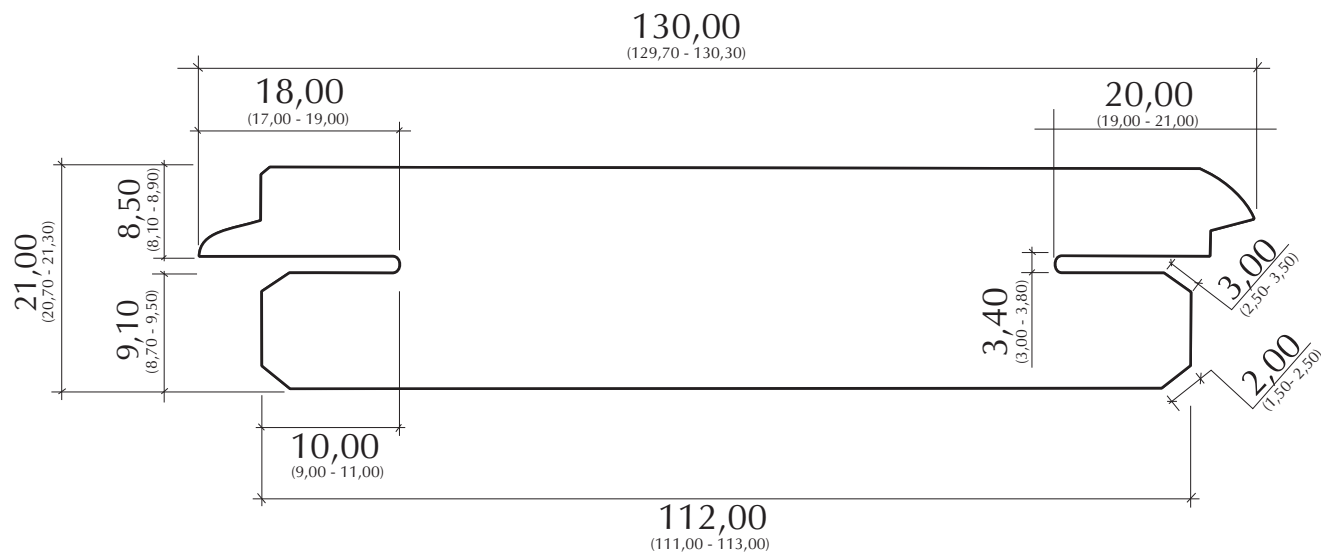

USINAGEM LATERAL (A/B)